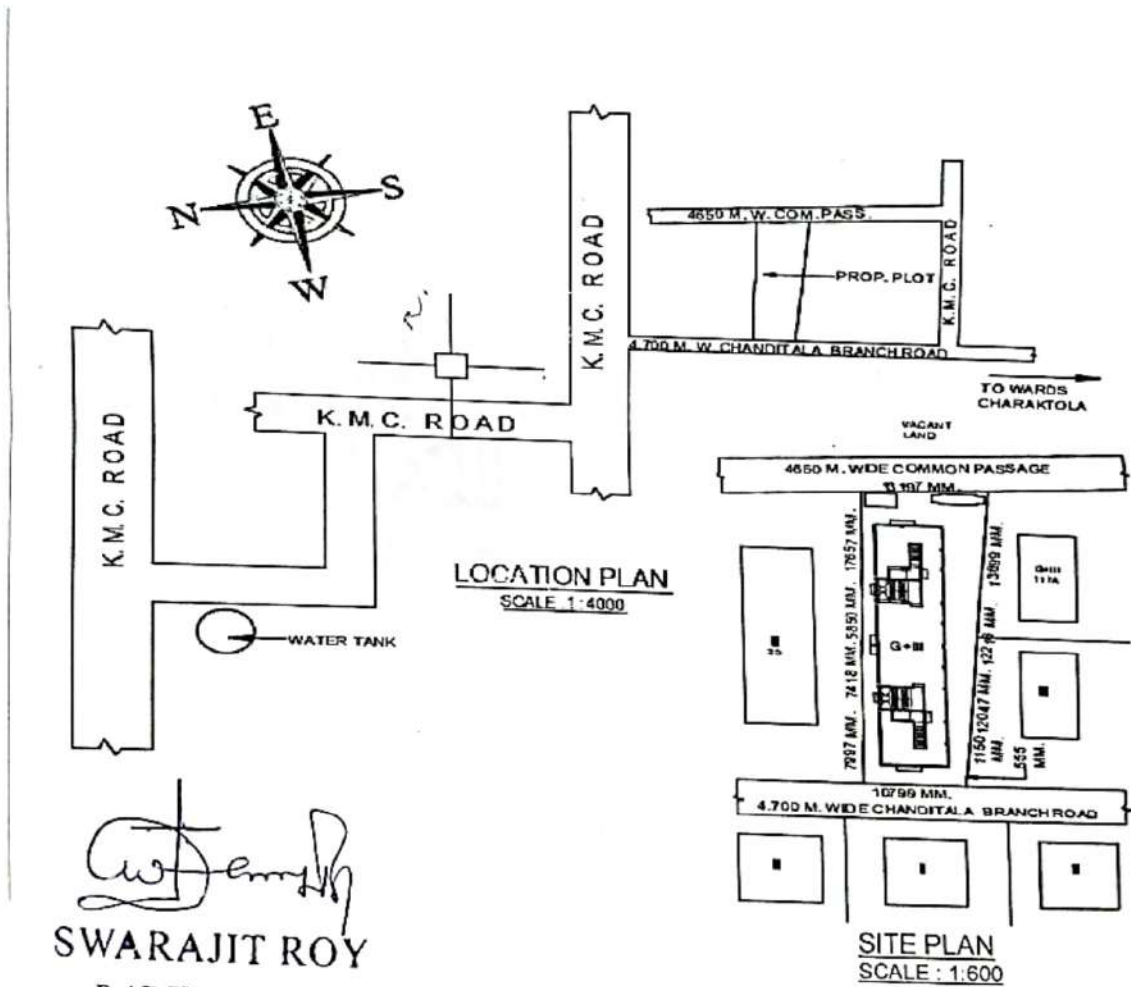

Location Map of the project Premises No-647, Kalikapur Road, PS-Garfa, Po-Haltu, Kolkata-700079

Swrajit Roy
SWARAJIT ROY
 B. ARCH., M.T.R.P.
 REGISTERED WITH COUNCIL OF
 ARCHITECTURE - CA/96/19638
 K.M.C. NO. - 237 (A)

Longi-88°-18'-24.18"E
Latitu-22°-18'-20.59"N

SWARAJIT ROY(C.A/96/19638)